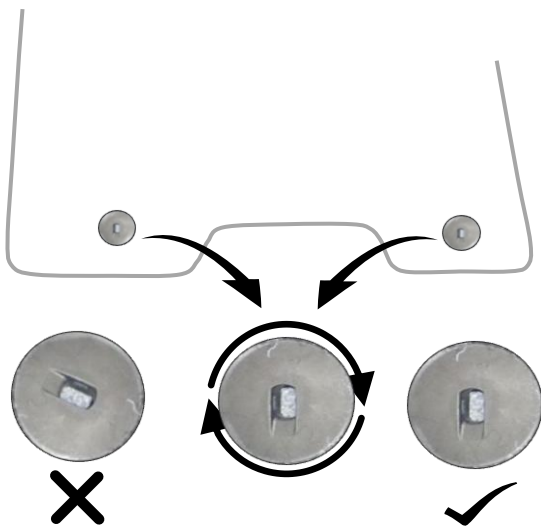

G5143ADE00, G5143ADE10, G5144ADE00, G5144ADE10

1

2