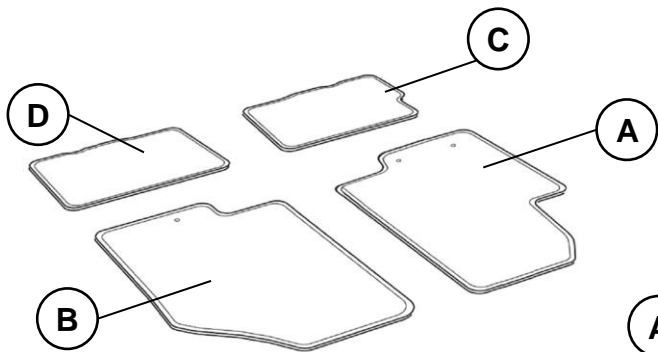

# Optima (JF) MY 2016 -

www.mobisparts.eu

D4141ADE00, D4143ADE00, D4143ADE10, D4144ADE00, D4144ADE10

 P 2 / 2

 0.05hr

LHD

RHD

D4141ADE00, D4143ADE00, D4143ADE10, D4144ADE00, D4144ADE10