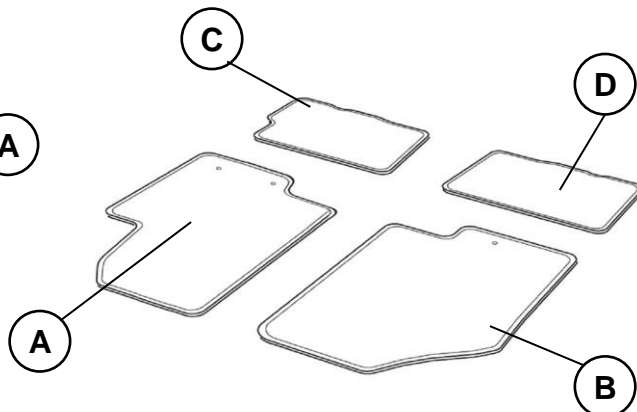

Optima Wagon (JF) MY 2016

www.mobisparts.eu

D4143ADE50, D4143ADE60, D4144ADE50, D4144ADE60, D4143ADE50GT, D4143ADE50GL

 P 2 / 2

 0.05hr

LHD

RHD

D4143ADE50, D4143ADE60, D4144ADE50, D4144ADE60, D4143ADE50GT, D4143ADE50GL