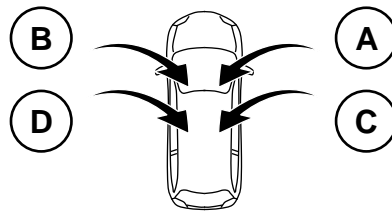

Optima Wagon (JF) MY 2016

www.mobisparts.eu

D4143ADE50, D4143ADE60, D4144ADE50, D4144ADE60, D4143ADE50GT, D4143ADE50GL

 P 2 / 2

 0.05hr

LHD

RHD

D4143ADE50, D4143ADE60, D4144ADE50, D4144ADE60, D4143ADE50GT, D4143ADE50GL