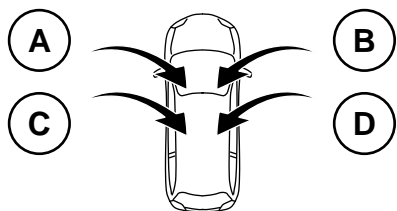

Optima Wagon (JF) MY 2016

www.mobisparts.eu

D4143ADE50, D4143ADE60, D4144ADE50, D4144ADE60, D4143ADE50GT, D4143ADE50GL

 P 2 / 2

 0.05hr

LHD

RHD

D4143ADE50, D4143ADE60, D4144ADE50, D4144ADE60, D4143ADE50GT, D4143ADE50GL