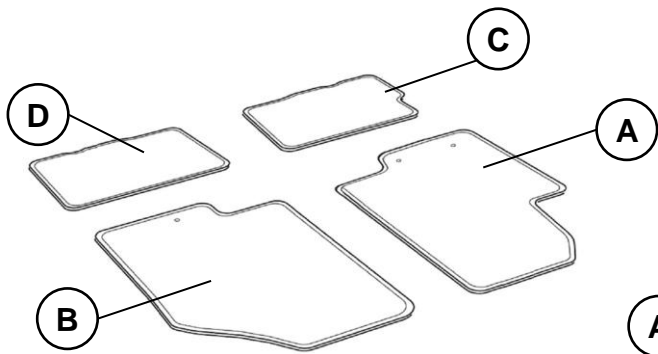

Optima Wagon (JF) MY 2016

www.mobisparts.eu

D4143ADE50, D4143ADE60, D4144ADE50, D4144ADE60, D4143ADE50GT, D4143ADE50GL

 P 2 / 2

 0.05hr

LHD

RHD

D4143ADE50, D4143ADE60, D4144ADE50, D4144ADE60, D4143ADE50GT, D4143ADE50GL