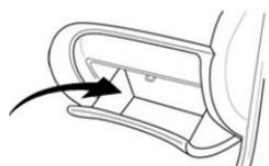

Optima Wagon (JF) MY 2016

www.mobisparts.eu

D4143ADE50, D4143ADE60, D4144ADE50, D4144ADE60, D4143ADE50GT, D4143ADE50GL

 P 2 / 2

 0.05hr

LHD

RHD

D4143ADE50, D4143ADE60, D4144ADE50, D4144ADE60, D4143ADE50GT, D4143ADE50GL