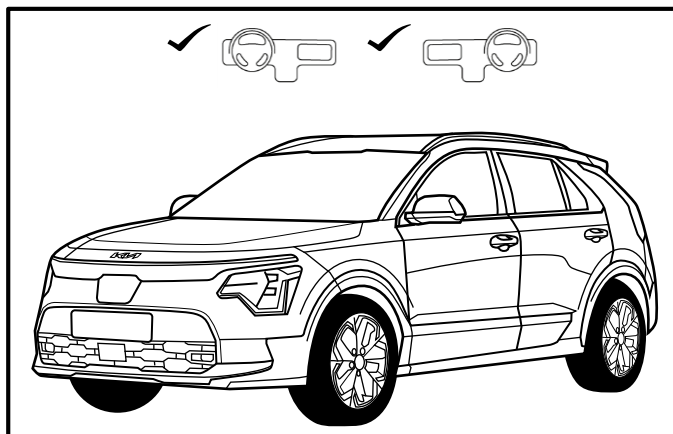

Kia Genuine Accessories developed by MOBIS
www.mobisparts.eu

AT128ADE00E

NIRO (SG2 MY22)

AT122ADE00E
AT122ADE10E
AT122ADE10EP

0.1 hours

Fig 1

AT122ADE00E
AT122ADE10E
AT122ADE10EP

Fig 2