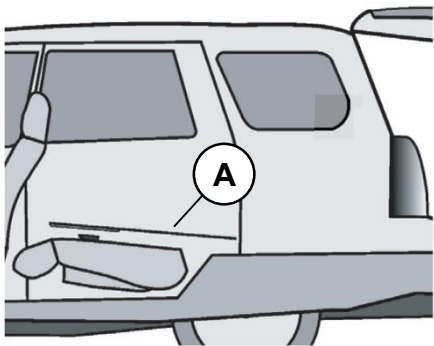

Kia Genuine Accessories developed by MOBIS
www.mobisparts.eu

AT128ADE00E

NIRO (SG2 MY22)

AT122ADE00E
AT122ADE10E
AT122ADE10EP

0.1 hours

Fig 1

AT122ADE00E
AT122ADE10E
AT122ADE10EP

Fig 2