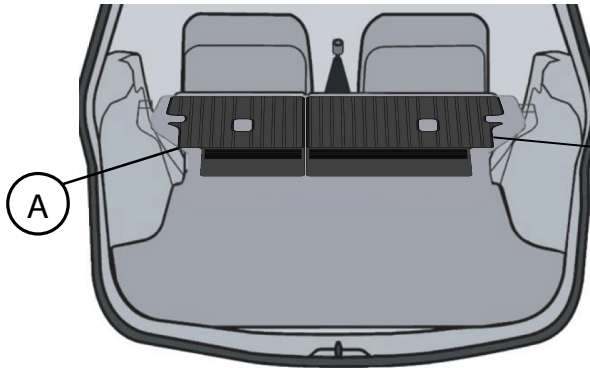

Kia Genuine Accessories developed by MOBIS
www.mobisparts.eu

AT128ADE00E

NIRO (SG2 MY22)

AT122ADE00E
AT122ADE10E
AT122ADE10EP

0.1 hours

Fig 1

AT122ADE00E
AT122ADE10E
AT122ADE10EP

Fig 2