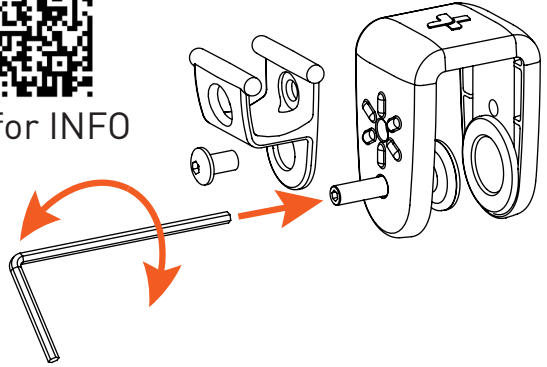

Art.nr.66946ADE00

SCAN for INFO

www.lifehammerproducts.com