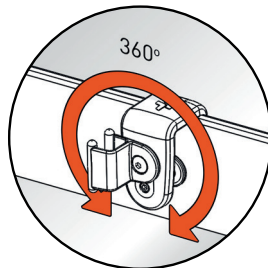

Art.nr.66946ADE00

SCAN for INFO

www.lifehammerproducts.com