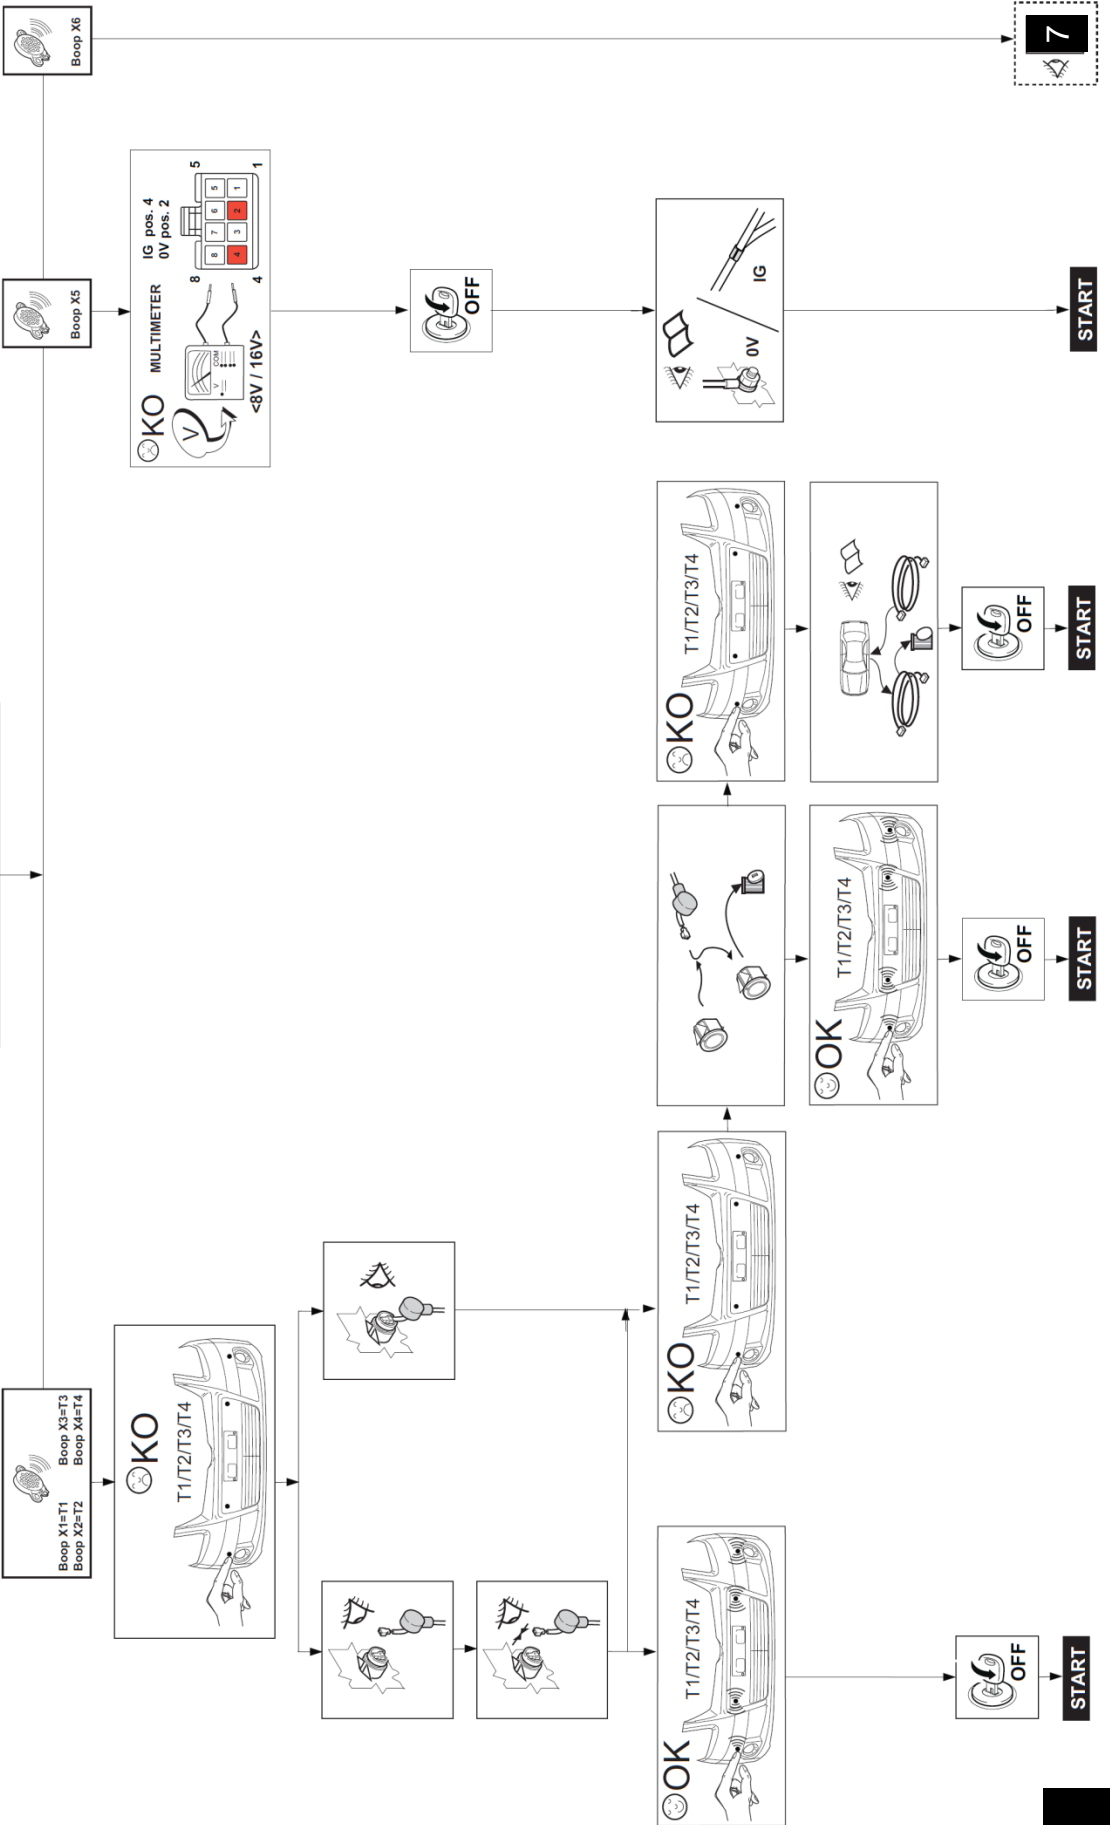

Trouble Shoot Manual

www.mobisparts.eu

66602ADE00 & 66603ADE00

66602ADE00

P 2 - 8 / 14

66603ADE00

P 9 - 14 / 14

Based on 06DEXXXA-06/15

START

START

START

START

START

START

START

START