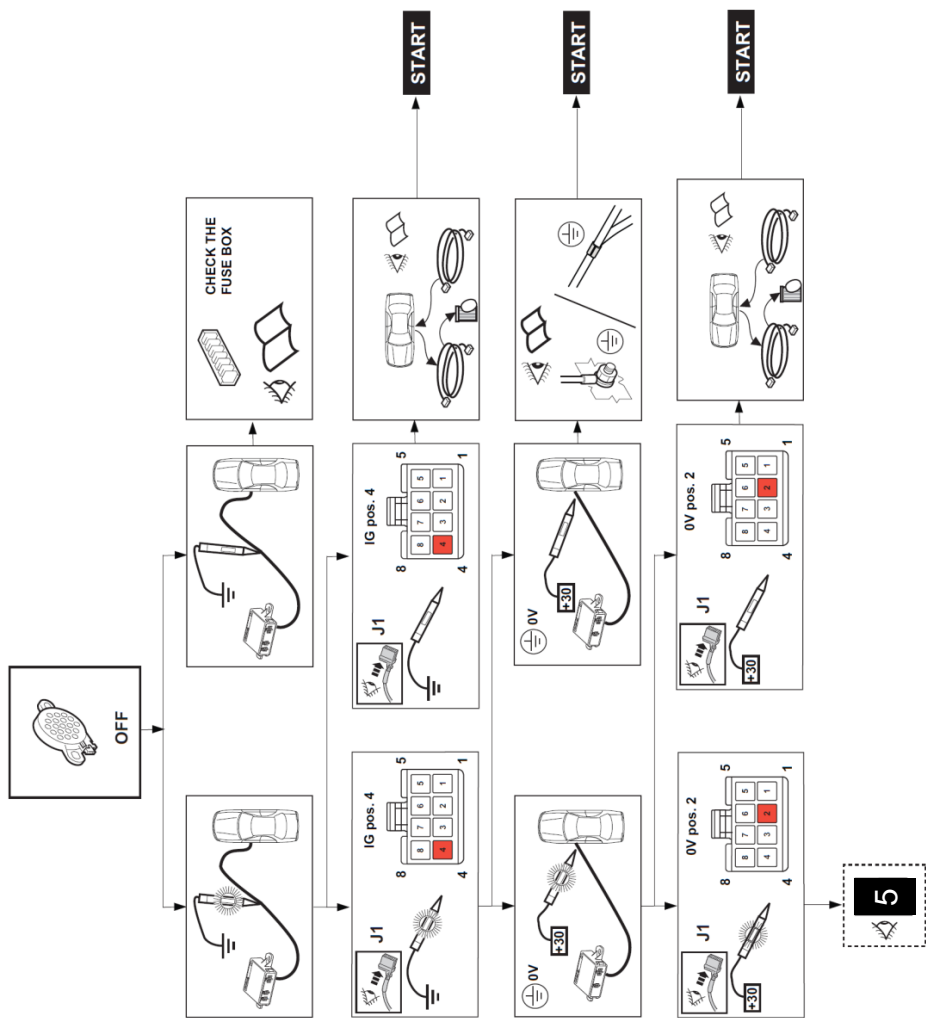

Trouble Shoot Manual

www.mobisparts.eu

66602ADE00 & 66603ADE00

66602ADE00

P 2 - 8 / 14

66603ADE00

P 9 - 14 / 14

Based on 06DEXXXA-06/15

START

START

START

START

START

START

START

START