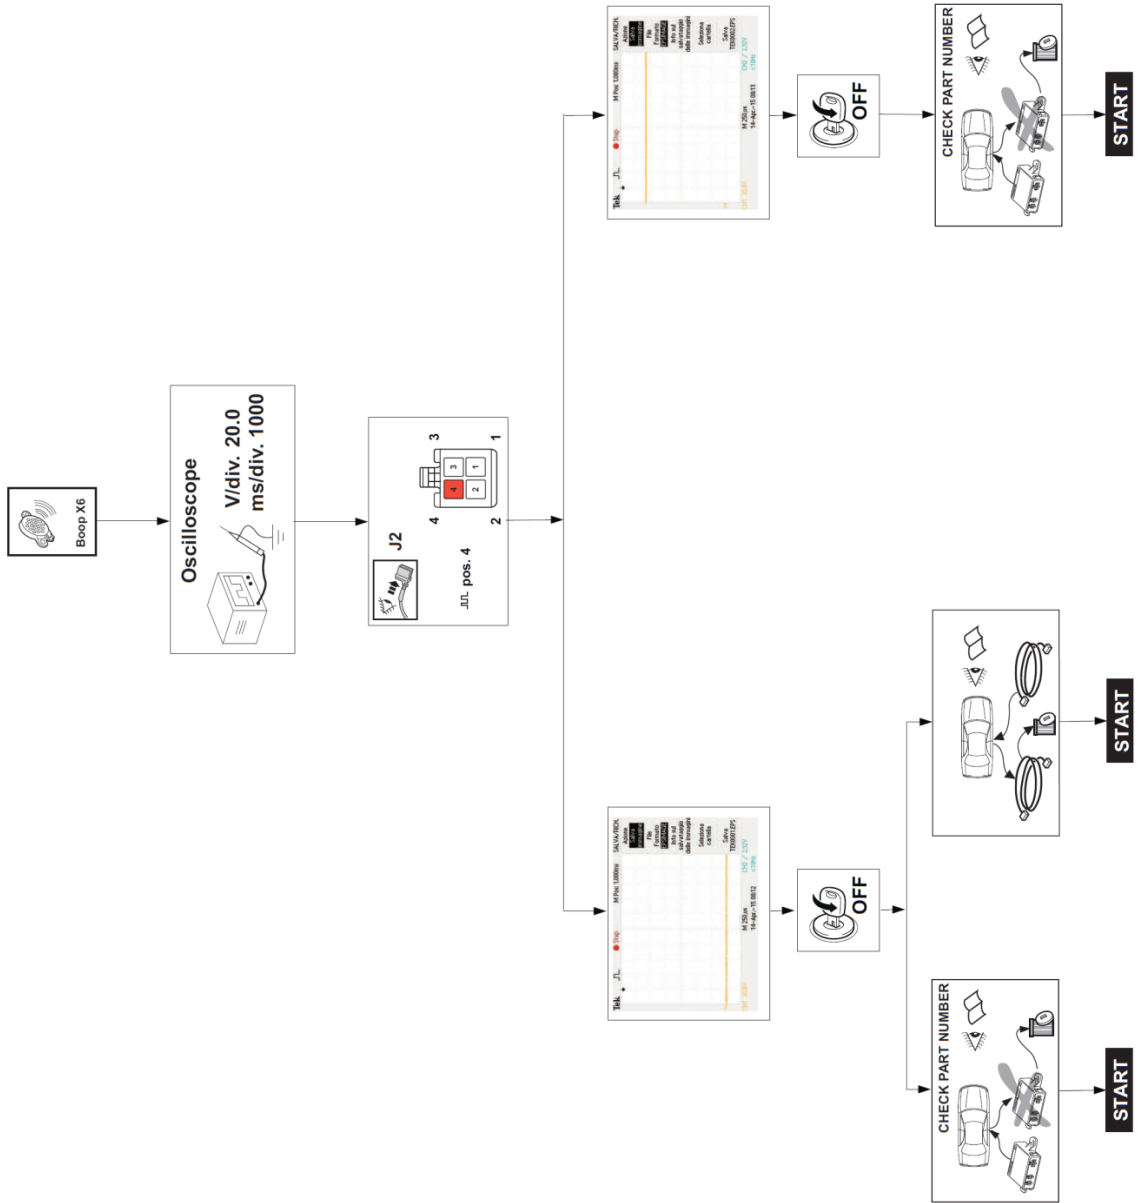

Trouble Shoot Manual

www.mobisparts.eu

66602ADE00 & 66603ADE00

66602ADE00

P 2 - 8 / 14

66603ADE00

P 9 - 14 / 14

Based on 06DEXXXA-06/15

START

START

START

START

START

START

START

START